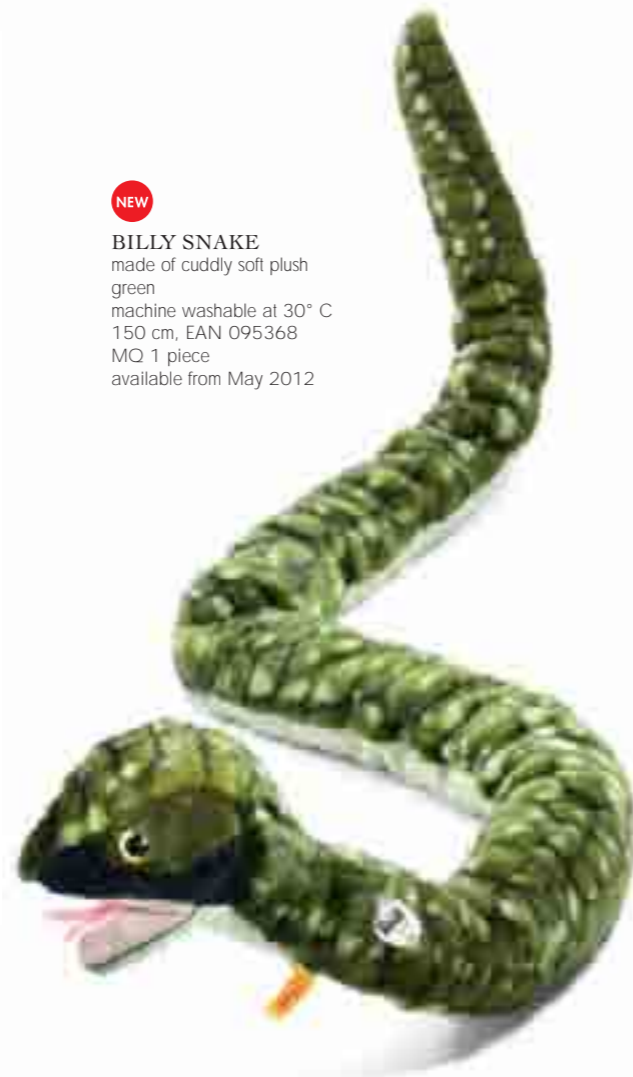

NEW
BILLY SNAKE
made of cuddly soft plush
green
machine washable at 30° C
150 cm, EAN 095368
MQ 1 piece
available from May 2012